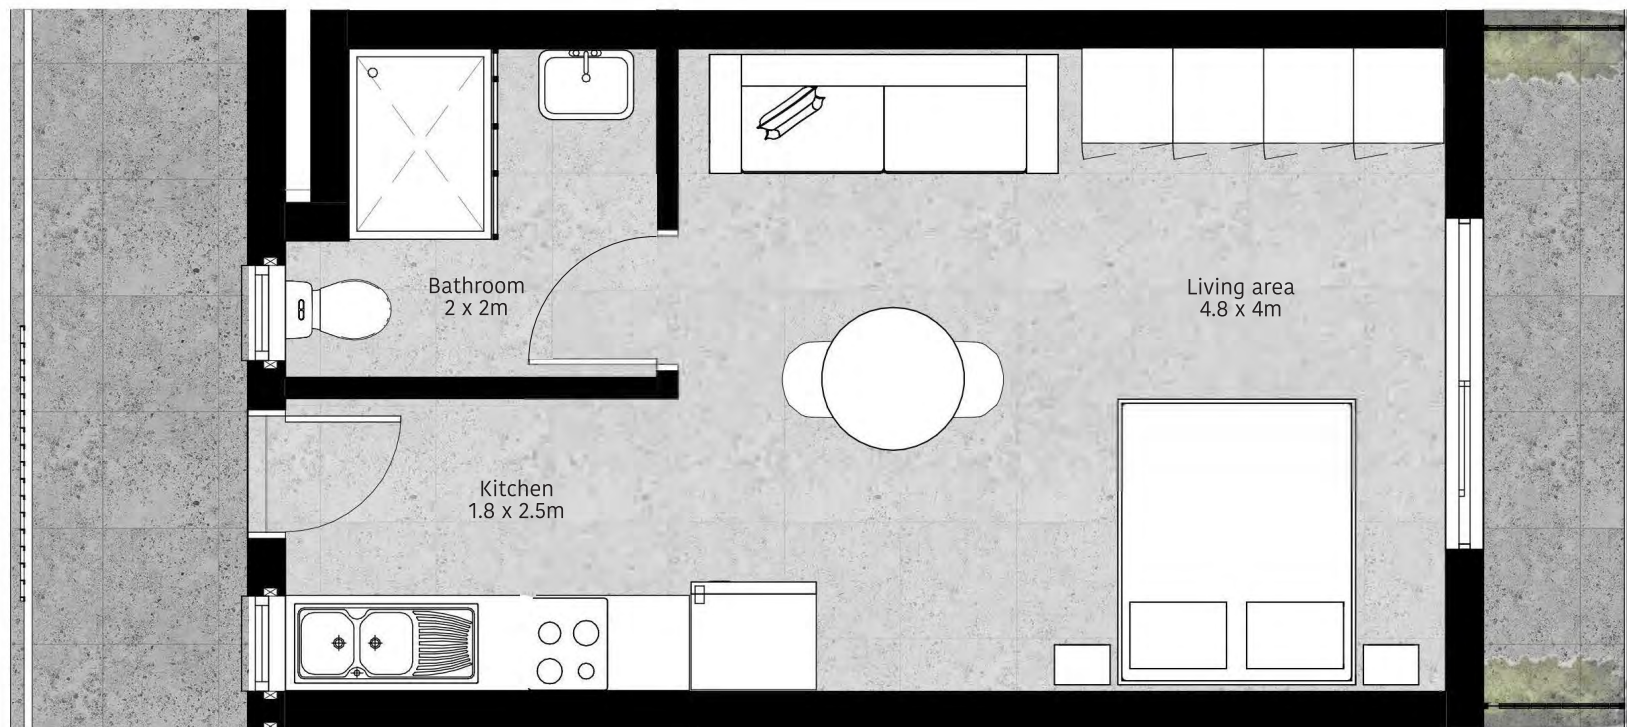

### STUDIO LAYOUT

### GROUND FLOOR APARTMENTS

Under Roof: 32.05m<sup>2</sup> | Balcony: 4.34m<sup>2</sup>

**TOTAL: 36.39m<sup>2</sup>**