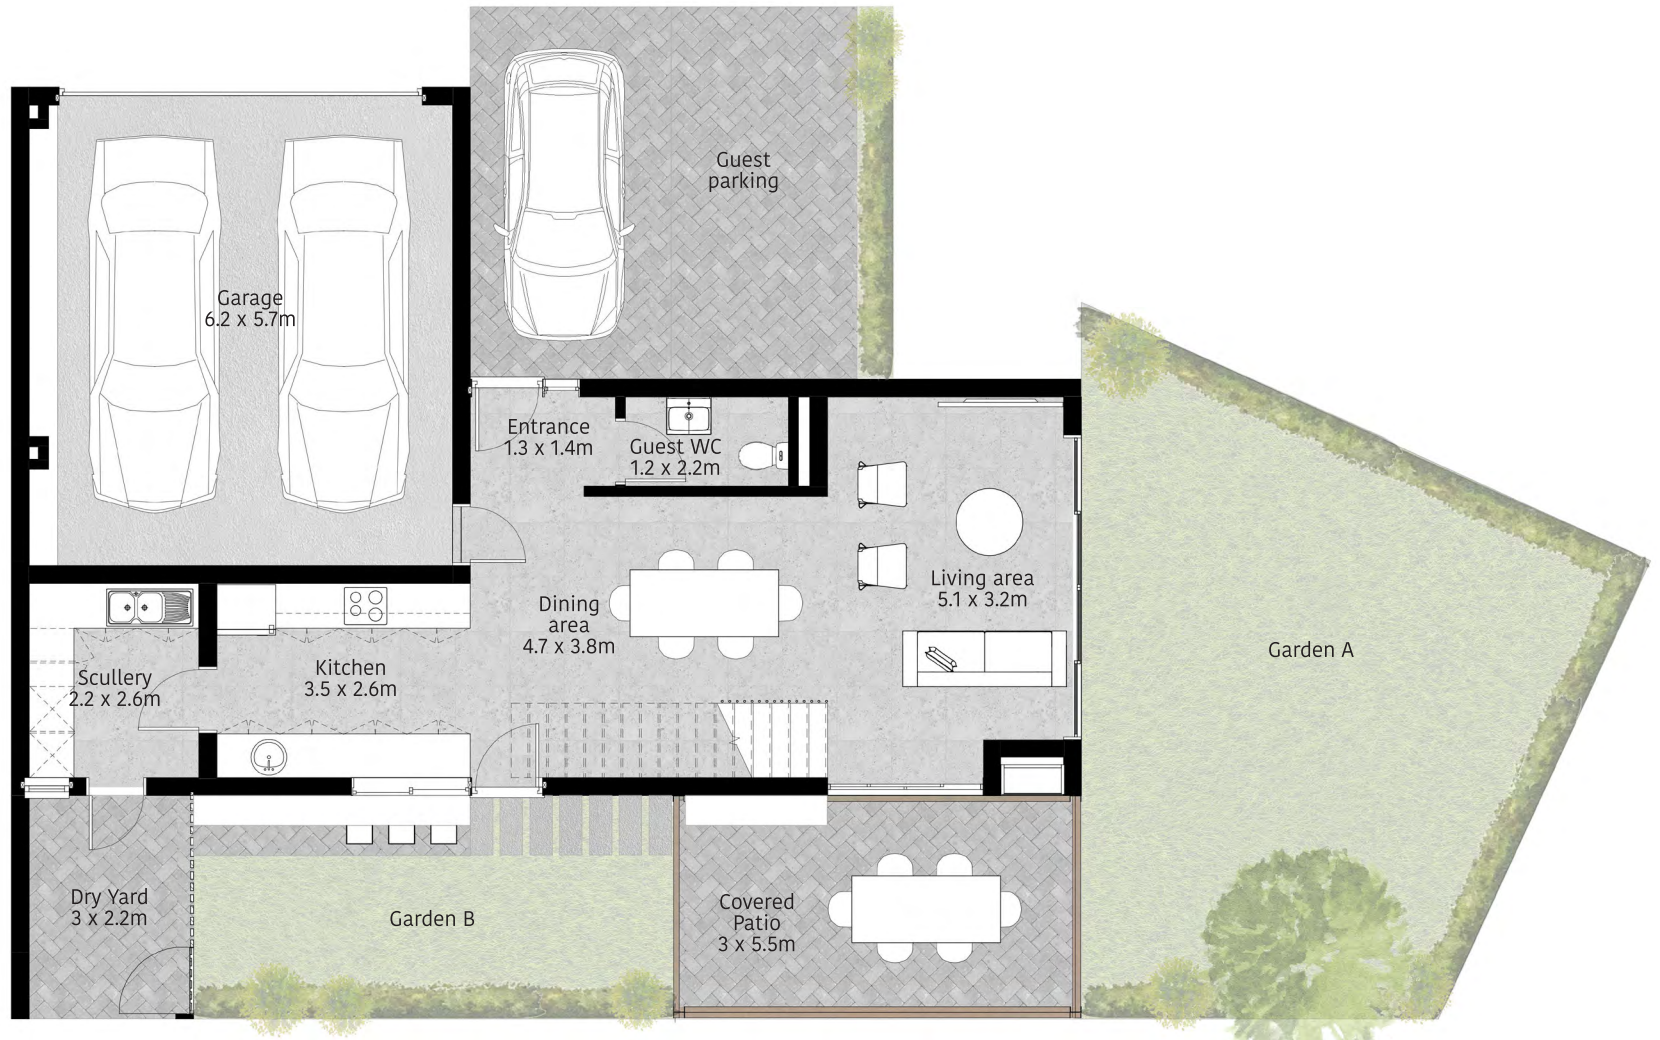

# HYDE PARK HOUSE

## HOME A LAYOUT

### GROUND STOREY

**3 BED, 3 BATH**

Under Roof: 206.68m<sup>2</sup> | Exclusive Use: 96.06m<sup>2</sup>

**TOTAL: 302.74m<sup>2</sup>**