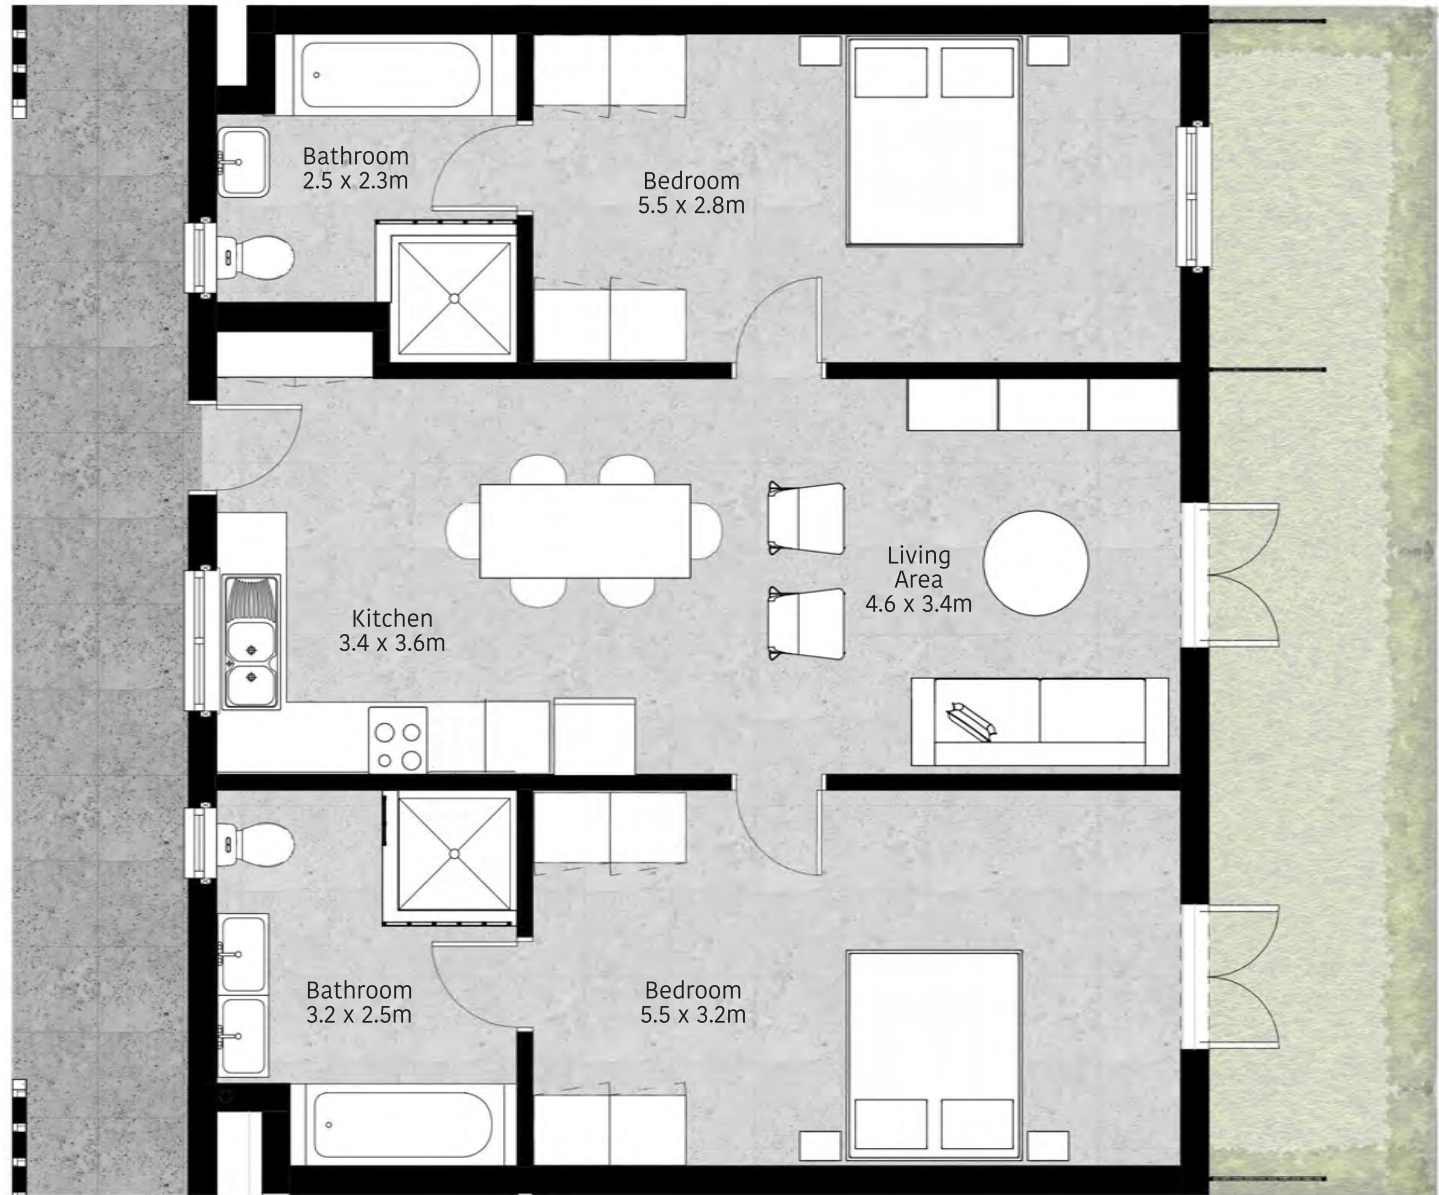

**HYDE PARK  
HOUSE**

**2 BED  
2 BATH  
APARTMENT  
LAYOUT**

**GROUND  
FLOOR  
APARTMENTS**

TOTAL UNDER ROOF: 95m<sup>2</sup>